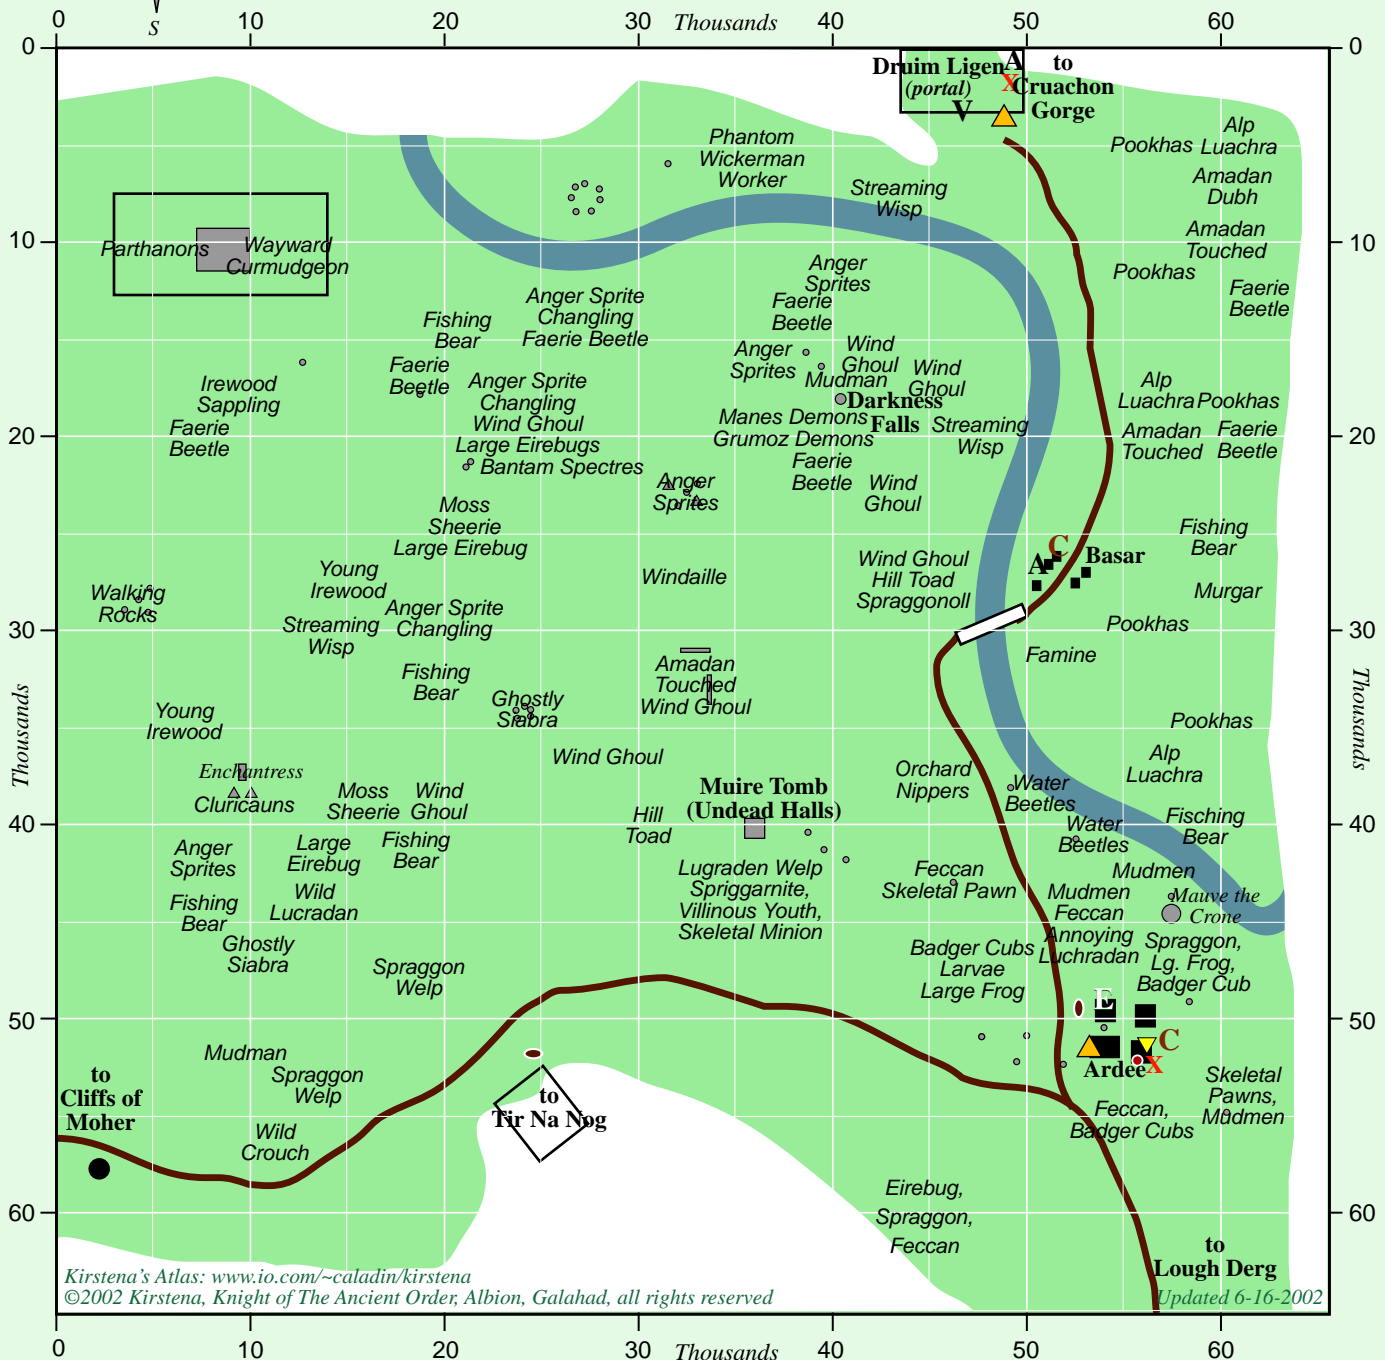

# Connacht

Game coordinates are given E-W, N-S.

Muire Tomb - dungeon: Level 12 - 20

Darkness Falls - dungeon: Multi Realm 25 - 50

Kirstena's Atlas: [www.io.com/~caladin/kirstena](http://www.io.com/~caladin/kirstena)  
 ©2002 Kirstena, Knight of The Ancient Order, Albion, Galahad, all rights reserved

- Horse stable
- Bind stone
- Merchant areas
- Gaurd towers
- Healer
- Smith
- Vault Keeper
- Enchanter
- Poisons
- Bows / arrows
- Crafter supplies
- Dye merchants