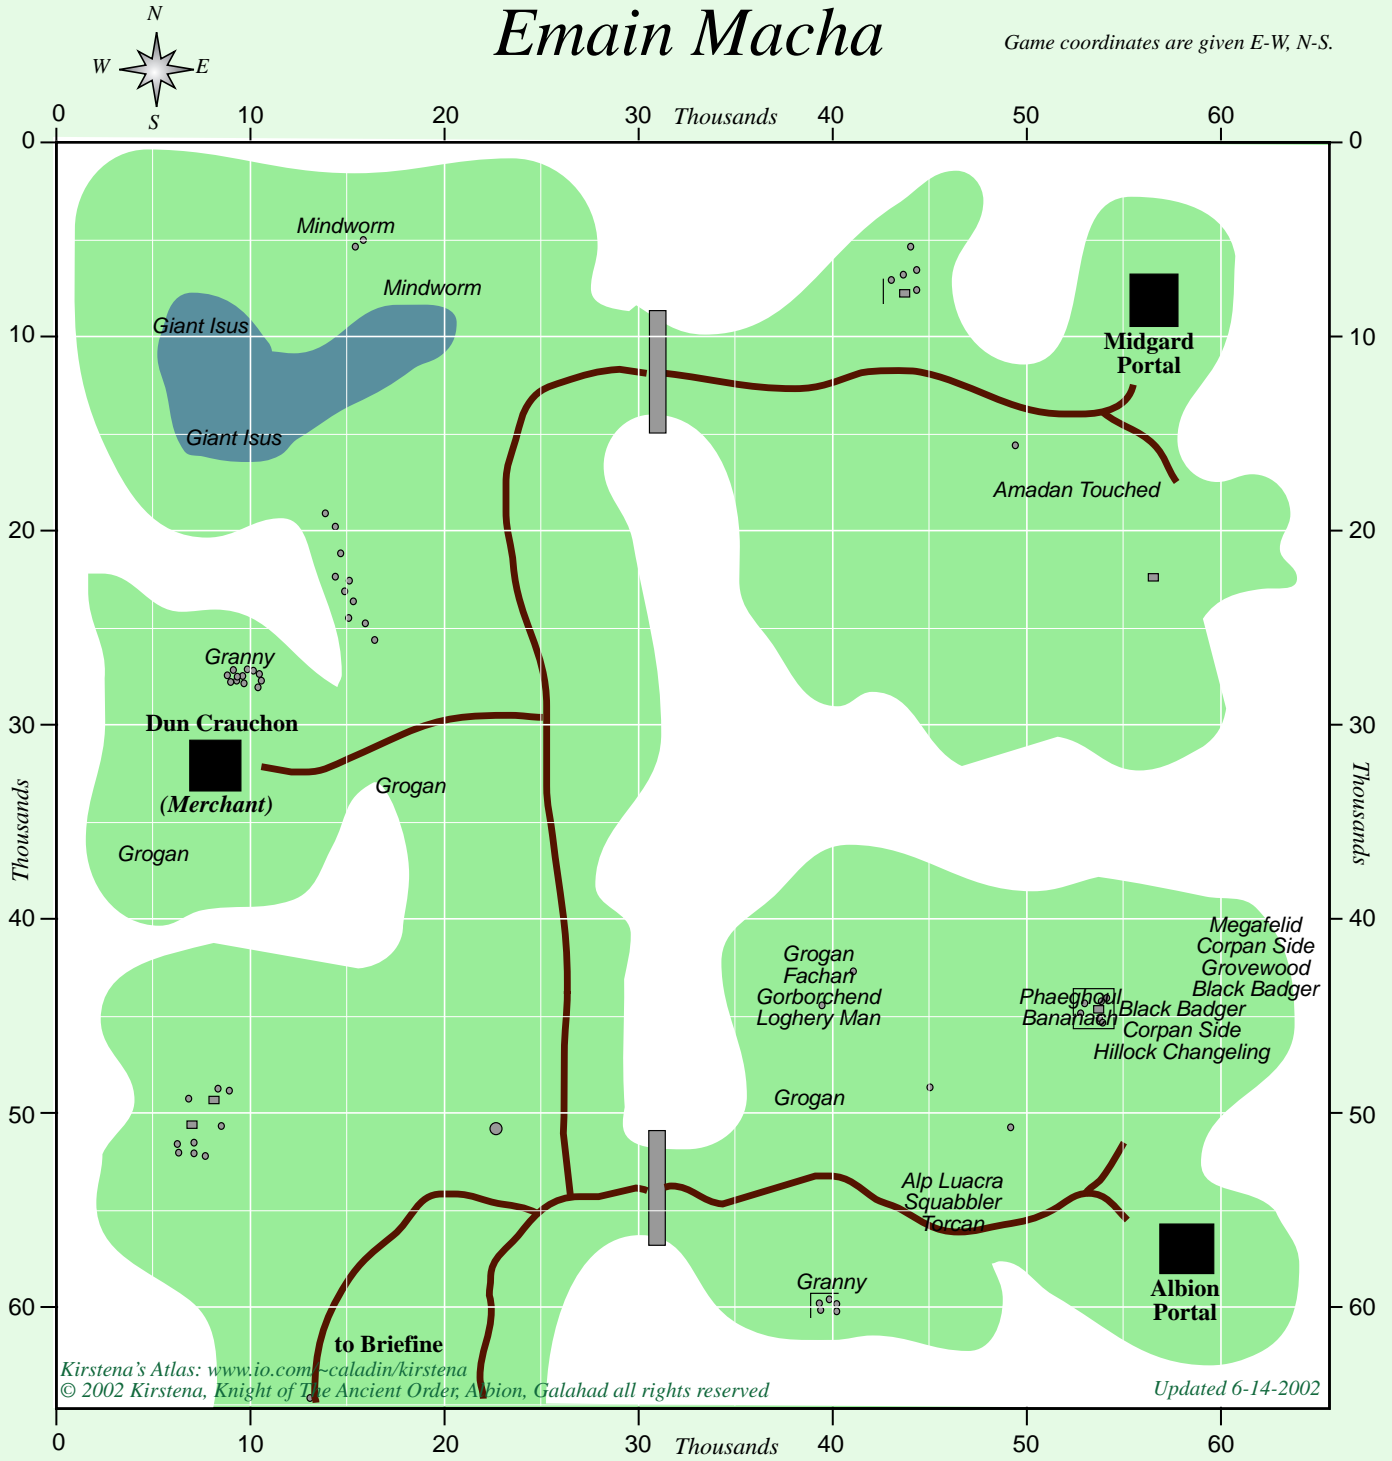

Emain Macha

Game coordinates are given E-W, N-S.

Kirstena's Atlas: www.io.com/~caladin/kirstena
 © 2002 Kirstena, Knight of The Ancient Order, Abion, Galahad all rights reserved

Updated 6-14-2002

Monsters according to Illia's Bestiary:

Name	Level Range	Type			
Amadan Touched	29 - 34	Humanoid	Leprechaun	48 - 50	Magical
Bananach	37		Loghery Man	46 - 46	Humanoid
Black Badger	37		Megafelid	37 - 43	
Champion Commander	51 - 55	Realm Guard	Mindworm	52	
Corpan Side	37		Phaeghoul	37	
Cruach Imp	33 - 35	Demon	Sett Dweller	27 - 31	Animal
Fachan	46 - 50		Sett Matriarch	41 - 41	Animal
Giant Isus	52 - 55		Sett Matron	35 - 38	Animal
Gorborchend	46 - 50		Sett Protector	32 - 33	Animal
Granny	46 - 51		Sett Youngling	20 - 24	Animal
Grogan	46 - 51		Torc	34 - 37	Animal
Grovewood	37 - 45	Plant	Torcan	31 - 33	Animal
Hillock Changeling	37				
Irewood Greenbark	40 - 40	Plant			
Knight Commander	60 - 60	Realm Guard			